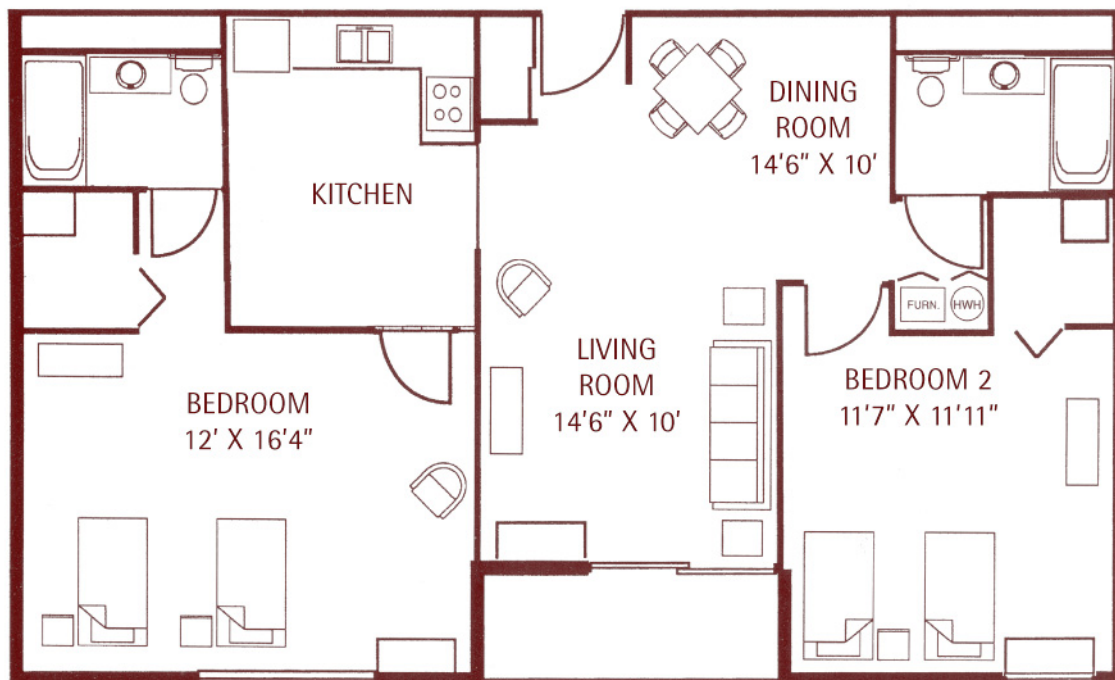

# Beecher Place Apartments

2 bedroom

895 sq. ft.

mapleknoll  
VILLAGE

In an effort to continually improve our designs, we reserve the right to change features, plans, prices and specifications without notice. This floor plan is for illustrative purposes only and is not part of any legal contract. 5/28/08