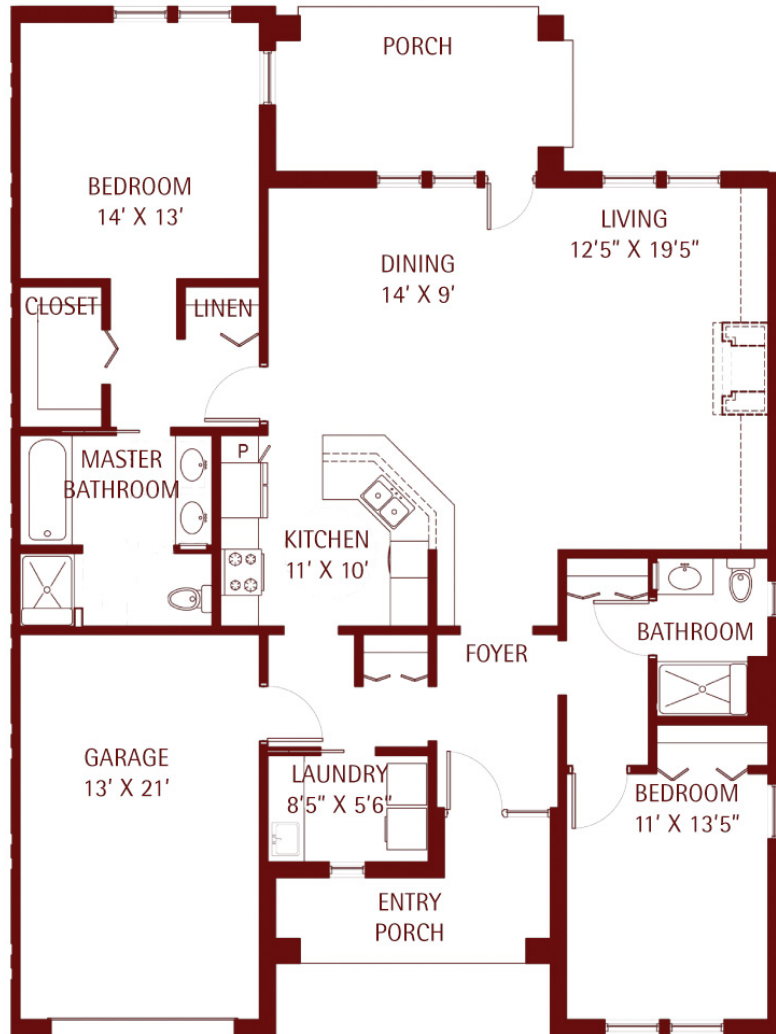

Westminster Cottages

Pennington

1,785 sq. ft.

mapleknoll
VILLAGE

In an effort to continually improve our designs, we reserve the right to change features, plans, prices and specifications without notice. This floor plan is for illustrative purposes only and is not part of any legal contract. 5/28/08