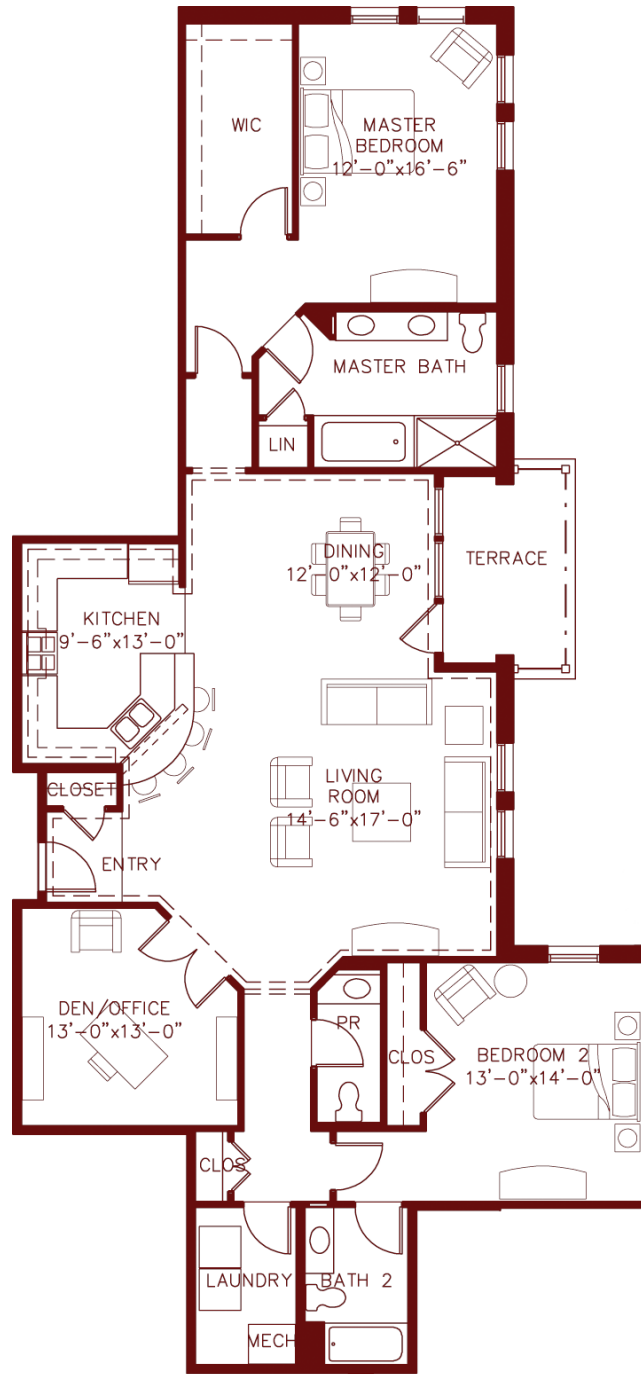

Kensington Place

2 bedroom and 2 bath deluxe with den

2,013 sq. ft.

mapleknoll
VILLAGE

In an effort to continually improve our designs, we reserve the right to change features, plans, prices and specifications without notice. This floor plan is for illustrative purposes only and is not part of any legal contract. 5/28/08