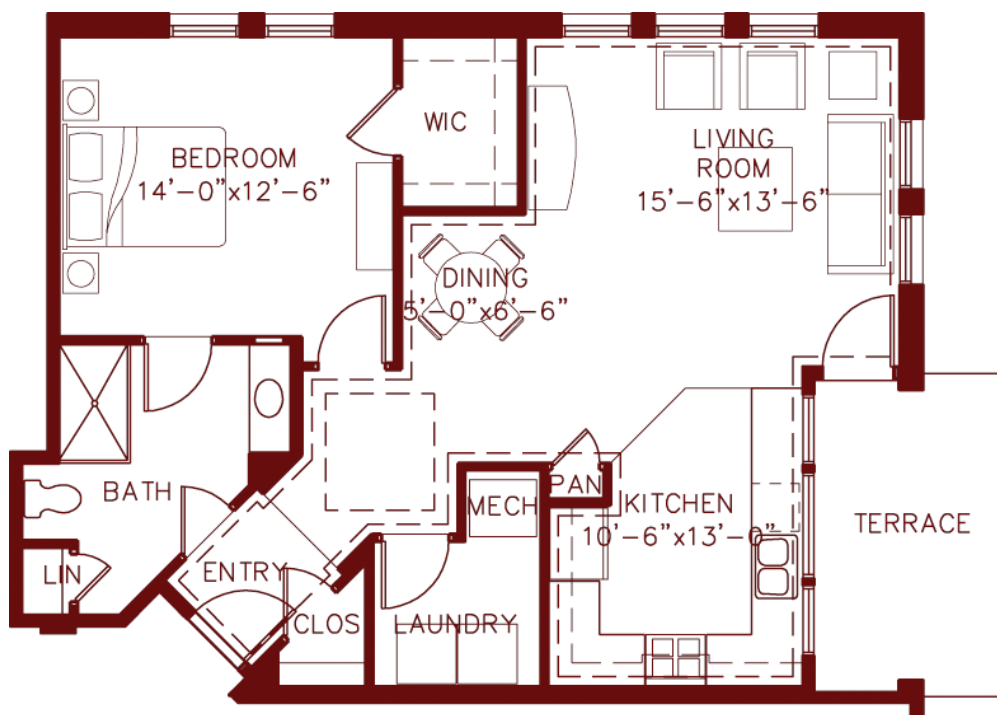

# Kensington Place

1 bedroom

977 sq. ft.

mapleknoll  
VILLAGE

In an effort to continually improve our designs, we reserve the right to change features, plans, prices and specifications without notice. This floor plan is for illustrative purposes only and is not part of any legal contract. 5/28/08