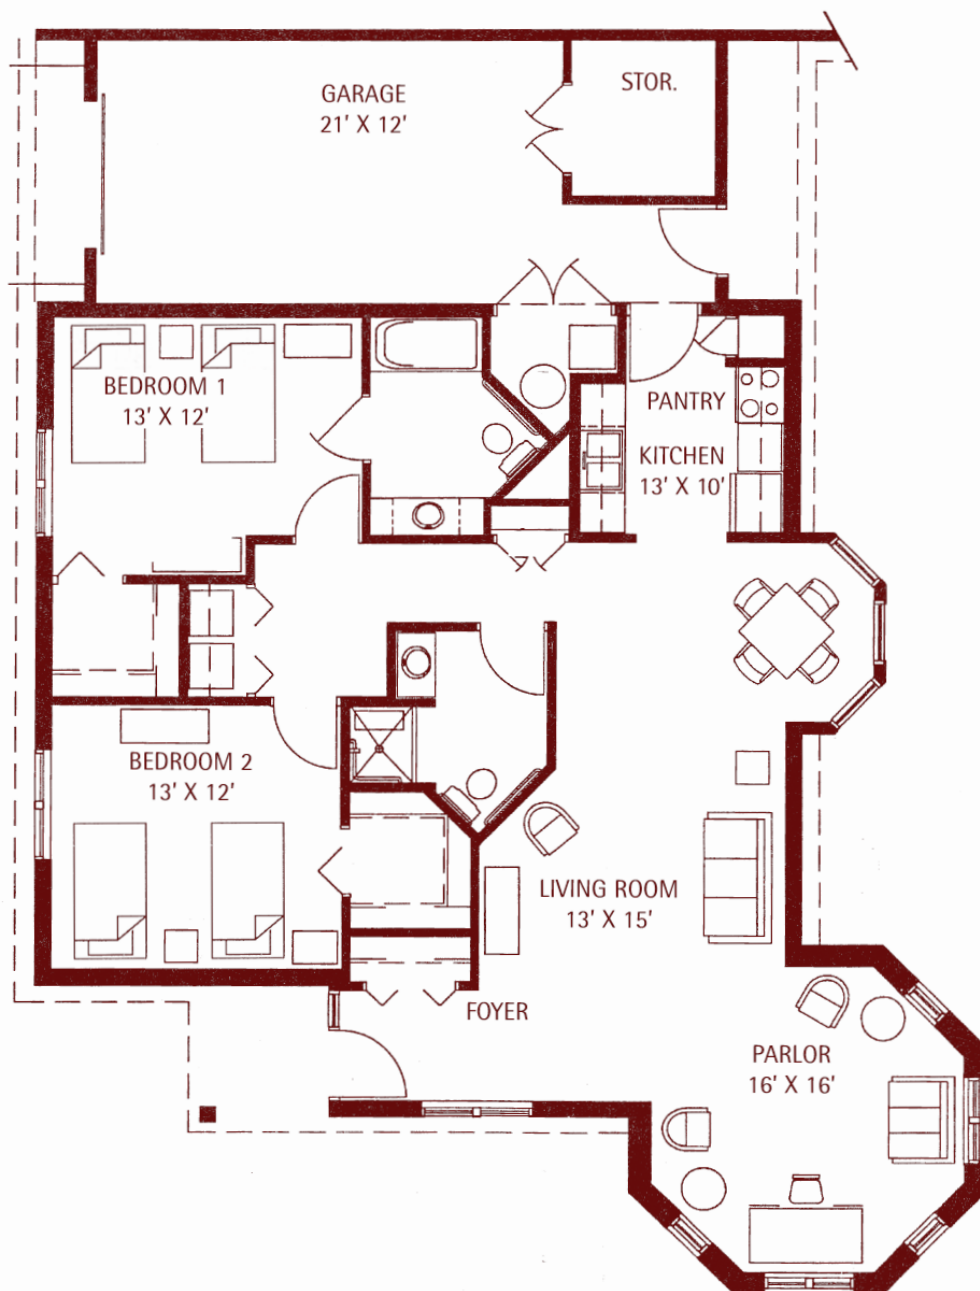

# Coventry Court

Exeter

1,454 sq. ft.

mapleknoll  
VILLAGE

In an effort to continually improve our designs, we reserve the right to change features, plans, prices and specifications without notice. This floor plan is for illustrative purposes only and is not part of any legal contract. 5/28/08